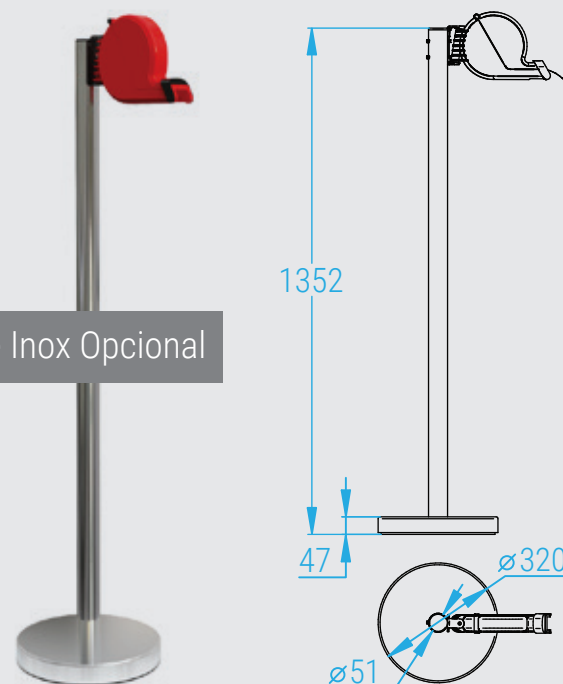

Expendedor de Tickets

Características Expendedor:

Medidas:	274x180x50mm
Peso:	300grs.
Color Carcasa:	Rojo, Negro, Azul, Verde, Gris Amarillo, Blanco, Naranja
Material Carcasa:	ABS
Rollo de Tickets:	2000 o 3000 Tickets Estandar, Personalizado o Franjas

Color Expendedor Opcional

Expendedor de Tickets TR-50

Poste Negro Opcional

Poste Inox Opcional

Cartel Opcional

Rollo Tickets Opcional

TR-50 Ticket Dispenser

Composed by:

- TR-50 Ticket Dispenser
- Support to wall or post

Tickets Dispenser

Ticket Dispenser Features:

Measurements:	274x180x50mm
Weight:	300 grams.
Housing Color:	Red, Black, Blue, Green, Gray Yellow, White, Orange
Housing Material:	ABS
Ticket Roll:	2000 or 3000 Tickets Standard, Custom or Stripes

Optional Color Dispenser

TR-50 Ticket Dispenser

Optional Black Post

Optional Stainless Steel Post

Optional Poster

Roll Tickets Optional