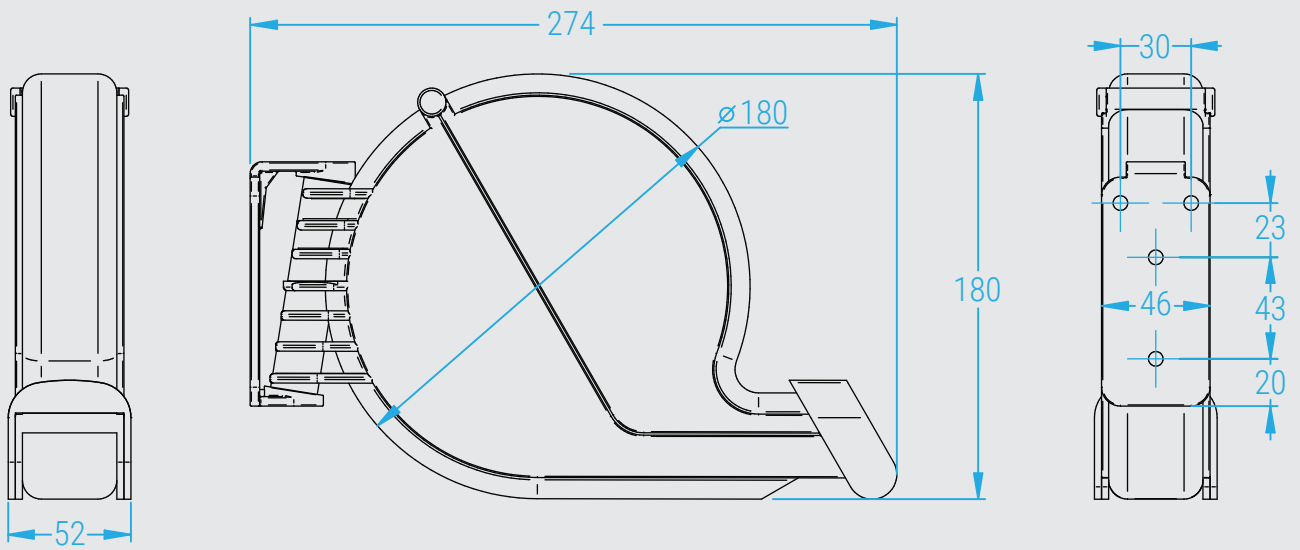

TR-50 Ticket Dispenser