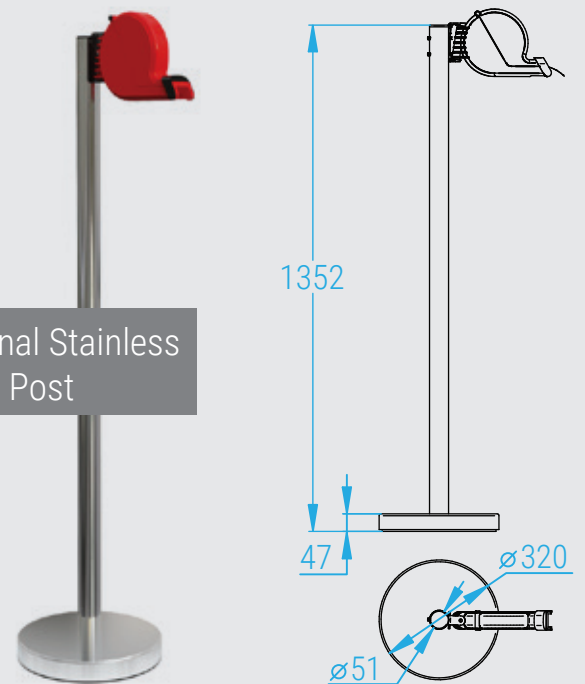

Expendedor de Tickets

Características Expendedor:

Medidas:	274x180x50mm
Peso:	300grs.
Color Carcasa:	Rojo, Negro, Azul, Verde, Gris Amarillo, Blanco, Naranja
Material Carcasa:	ABS
Rollo de Tickets:	2000 o 3000 Tickets Estandar, Personalizado o Franjas

- TR-50 Ticket Dispenser
- Support to wall or post

Tickets Dispenser

Ticket Dispenser Features:

Measurements:	274x180x50mm
Weight:	300 grams.
Housing Color:	Red, Black, Blue, Green, Gray Yellow, White, Orange
Housing Material:	ABS
Ticket Roll:	2000 or 3000 Tickets Standard, Custom or Stripes

Optional Color Dispenser

TR-50 Ticket Dispenser

Optional Black Post

Optional Stainless Steel Post

Optional Poster

Roll Tickets Optional