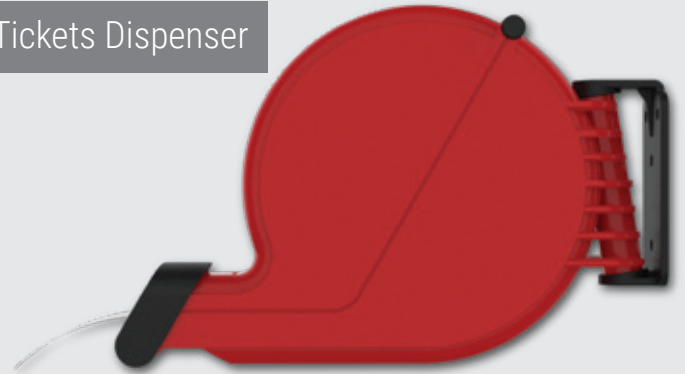

Expendedor de Tickets

Características Expendedor:

Medidas:	274x180x50mm
Peso:	300grs.
Color Carcasa:	Rojo, Negro, Azul, Verde, Gris Amarillo, Blanco, Naranja
Material Carcasa:	ABS
Rollo de Tickets:	2000 o 3000 Tickets Estandar, Personalizado o Franjas

Color Expendedor Opcional

Expendedor de Tickets TR-50

Poste Negro Opcional

Poste Inox Opcional

Cartel Opcional

Rollo Tickets Opcional

TR-50 Ticket Dispenser

Composed by:

- TR-50 Ticket Dispenser
- Support to wall or post

Tickets Dispenser

Ticket Dispenser Features:

Measurements:	274x180x50mm
Weight:	300 grams.
Housing Color:	Red, Black, Blue, Green, Gray Yellow, White, Orange
Housing Material:	ABS
Ticket Roll:	2000 or 3000 Tickets Standard, Custom or Stripes