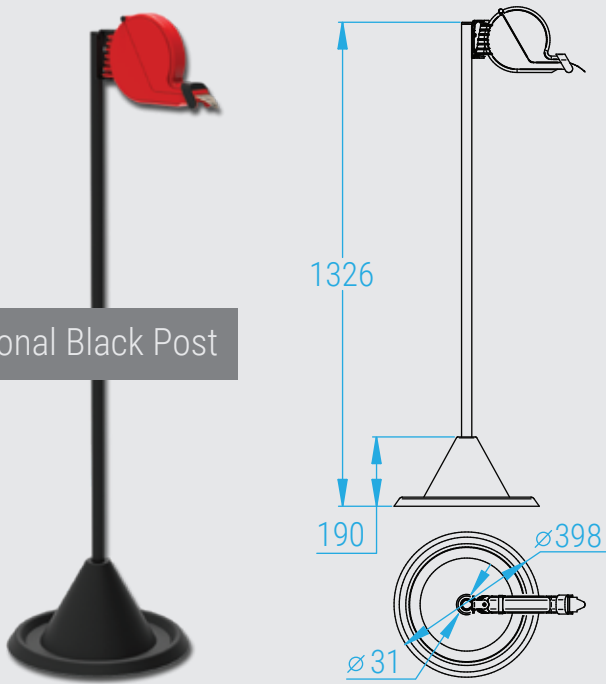

Expendedor de Tickets

Características Expendedor:

Medidas:	274x180x50mm
Peso:	300grs.
Color Carcasa:	Rojo, Negro, Azul, Verde, Gris Amarillo, Blanco, Naranja
Material Carcasa:	ABS
Rollo de Tickets:	2000 o 3000 Tickets Estandar, Personalizado o Franjas

Color Expendedor Opcional

Expendedor de Tickets TR-50

Poste Negro Opcional

Poste Inox Opcional

Cartel Opcional

Rollo Tickets Opcional

TR-50 Ticket Dispenser

Composed by:

- TR-50 Ticket Dispenser
- Support to wall or post

Tickets Dispenser

Ticket Dispenser Features:

Measurements:	274x180x50mm
Weight:	300 grams.
Housing Color:	Red, Black, Blue, Green, Gray Yellow, White, Orange
Housing Material:	ABS
Ticket Roll:	2000 or 3000 Tickets Standard, Custom or Stripes

Optional Color Dispenser

TR-50 Ticket Dispenser

Optional Black Post

Optional Stainless Steel Post

Optional Poster

Roll Tickets Optional